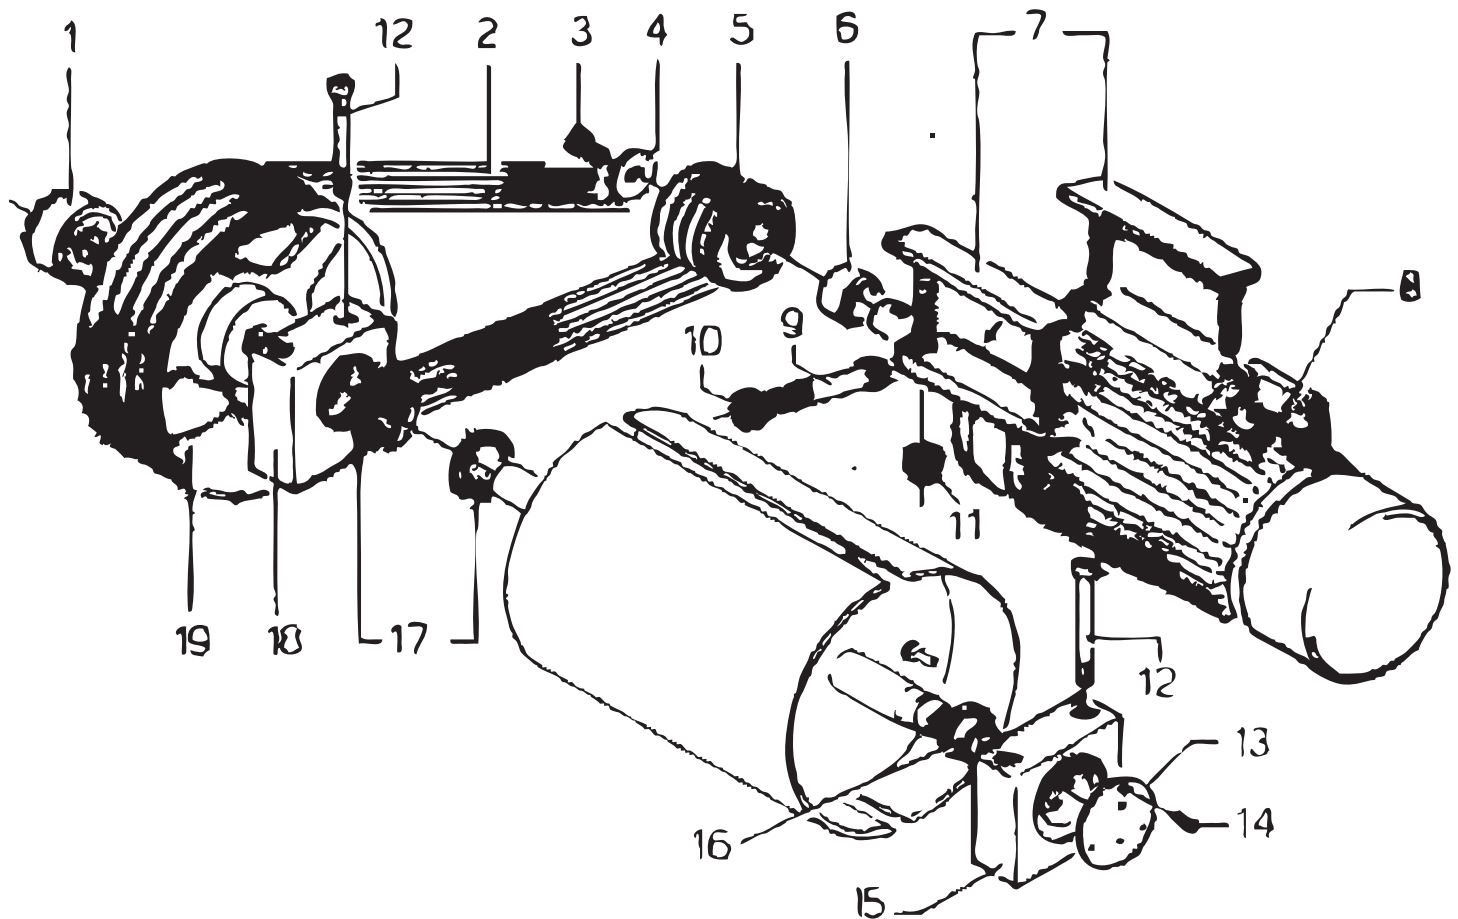

Parts Breakdown

Model GR-IT-1500-H 45403

Drum Driving Unit